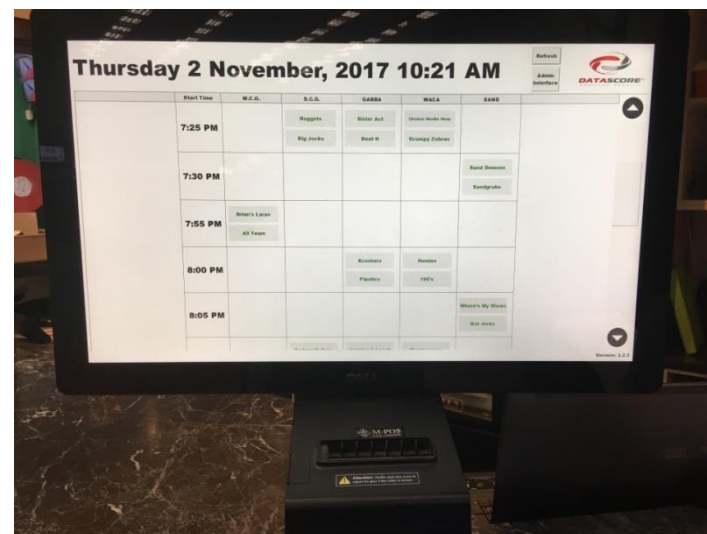

Datascore / FiXi Stadium Solution

FiXi

Player Login Screen

Scoreboards

- Expanding your FiXi Competition Management Software with Datascore Player Login Technology and Datascore Scoreboard Technology modernises your stadium, while saving you time.
- 3 simple steps is all it takes!

1. Finalise Your Fixtures

- Use FiXi as normal to finalise your fixture for the night

2. Player Login Screen Technology

(optional)

- Team Captain selects players via our simple Player Login Screen Technology
- Printout is taken to counter for payment and to ensure messages are communicated

- Players synchronised back to FiXi to determine finals qualification.

3. Scoreboard Technology

(optional)

- Scorer selects game via remote.
- Scorer enters scores and fouls against players during game.

FRANKIE'S TEAM		13
12	1	
GOLDEN GUYS		8
8	0	
Period	00:04:44	
2		