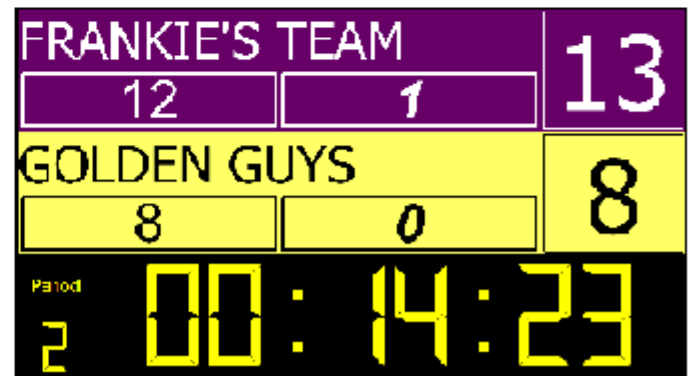

Datascore / FiXi Stadium Solution

FiXi

Player Login Screen

Scoreboards

- Expanding your FiXi Competition Management Software with Datascore Player Login Technology and Datascore Scoreboard Technology modernises your stadium, while saving you time.
- 3 simple steps is all it takes!