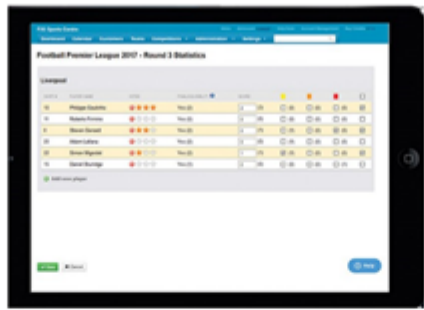

Datascore / FiXi Stadium Solution

FiXi

Player Login Screen

Scoreboards

- Expanding your FiXi Competition Management Software with Datascore Player Login Technology and Datascore Scoreboard Technology modernises your stadium, while saving you time.
- 3 simple steps is all it takes!

1. Finalise Your Fixtures

- Use FiXi as normal to finalise your fixture for the night

2. Player Login Screen Technology

(optional)

- Team Captain selects players via our simple Player Login Screen Technology
- Printout is taken to counter for payment and to ensure messages are communicated