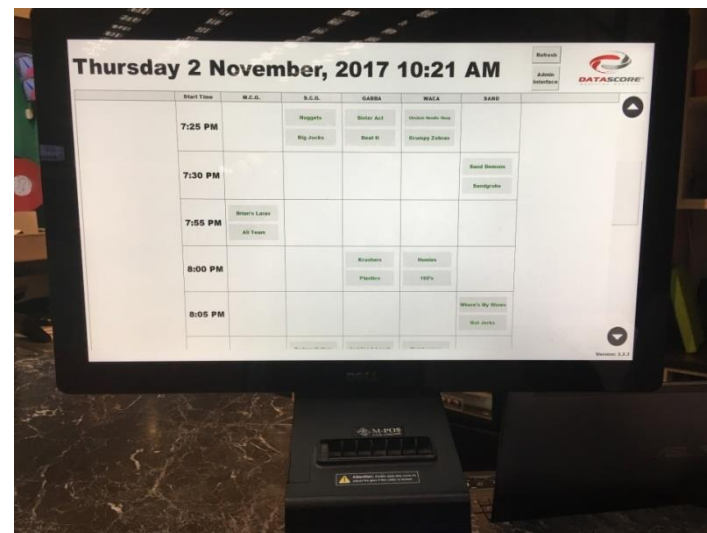

Datascore / FiXi Stadium Solution

FiXi

Player Login Screen

ScoreSheet

- Expanding your FiXi Competition Management Software with Datascore Player Login Technology and Datascore Scoresheet Technology modernises your stadium, while saving you time.
- 3 simple steps is all it takes!

1. Finalise Your Fixtures

- Use FiXi as normal to finalise your fixture for the night

2. Player Login Screen Technology

(optional)

- Team Captain selects players via our simple Player Login Screen Technology
- Printout is taken to counter for payment and to ensure messages are communicated

- Players synchronised back to FiXi to determine finals qualification.

3. ScoreSheet Technology

(optional)

- Scorer selects game and players.
- Scorer enters scores and fouls against players during game.