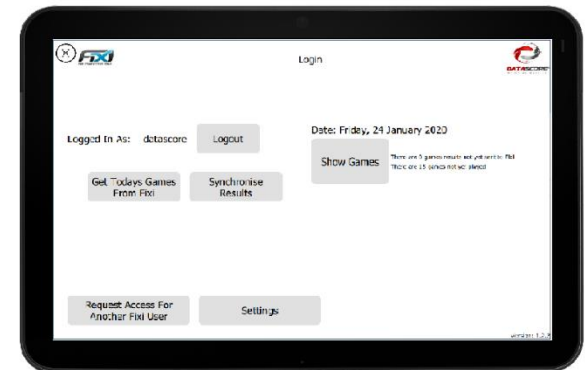

Datascore / FiXi Stadium Solution

FiXi

Player Login Screen

ScoreSheet

- Expanding your FiXi Competition Management Software with Datascore Player Login Technology and Datascore Scoresheet Technology modernises your stadium, while saving you time.
- 3 simple steps is all it takes!

1. Finalise Your Fixtures

- Use FiXi as normal to finalise your fixture for the night

2. Player Login Screen Technology

(optional)

- Team Captain selects players via our simple Player Login Screen Technology
- Printout is taken to counter for payment and to ensure messages are communicated

- Players synchronised back to FiXi to determine finals qualification.

3. ScoreSheet Technology

(optional)

- Scorer selects game and players.
- Scorer enters scores and fouls against players during game.