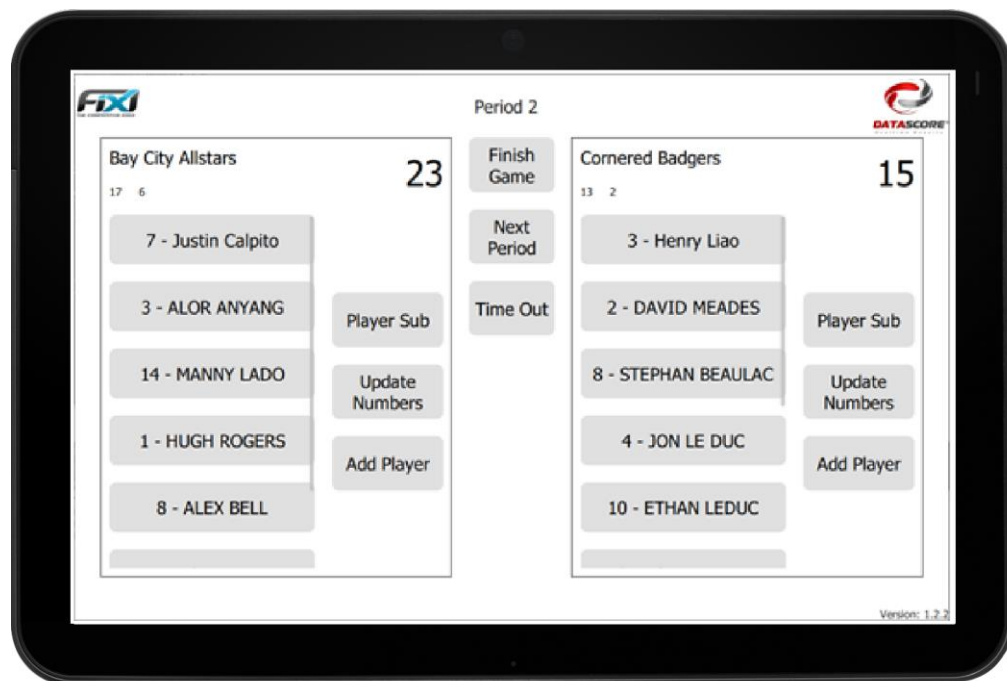

1. Finalise Your Fixtures

- Use FiXi as normal to finalise your fixture for the night

2. Player Login Screen Technology

(optional)

- Team Captain selects players via our simple Player Login Screen Technology
- Printout is taken to counter for payment and to ensure messages are communicated

- Players synchronised back to FiXi to determine finals qualification.

3. ScoreSheet Technology

(optional)

- Scorer selects game and players.
- Scorer enters scores and fouls against players during game.