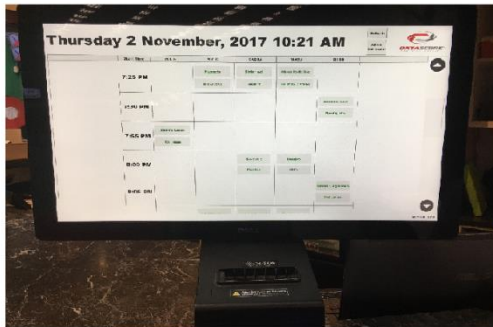

Datascore / FiXi Stadium Solution

FiXi

Player Login Screen

ScoreSheet

- Expanding your FiXi Competition Management Software with Datascore Player Login Technology and Datascore Scoresheet Technology modernises your stadium, while saving you time.
- 3 simple steps is all it takes!

1. Finalise Your Fixtures

- Use FiXi as normal to finalise your fixture for the night

2. Player Login Screen Technology

(optional)

- Team Captain selects players via our simple Player Login Screen Technology
- Printout is taken to counter for payment and to ensure messages are communicated

- Players synchronised back to FiXi to determine finals qualification.

3. ScoreSheet Technology

(optional)

- Scorer selects game and players.
- Scorer enters scores and fouls against players during game.

- Results synchronised back to FiXi to determine ladder.

Costs and Equipment

Player Login Screen Technology

- Per Unit:
 - Minimum 20” touch screen recommended, either All-In-One or NUC - ~AU\$1,000-AU\$1,200
 - 80mm thermal receipt printer - ~AU\$235
- License Fees:
 - \$600 + GST / year for a single license, or
 - \$1,200 + GST / year for unlimited licenses
 - This is less than \$2/day* and can easily save you 15 minutes/operational day entering information