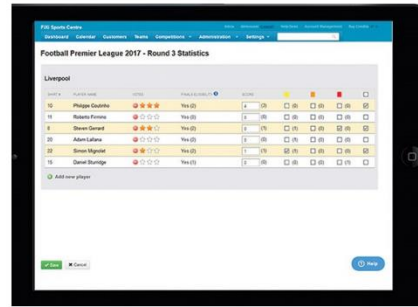

Datascore / FiXi Stadium Solution

FiXi

Player Login Screen

ScoreSheet

- Expanding your FiXi Competition Management Software with Datascore Player Login Technology and Datascore Scoresheet Technology modernises your stadium, while saving you time.
- 3 simple steps is all it takes!